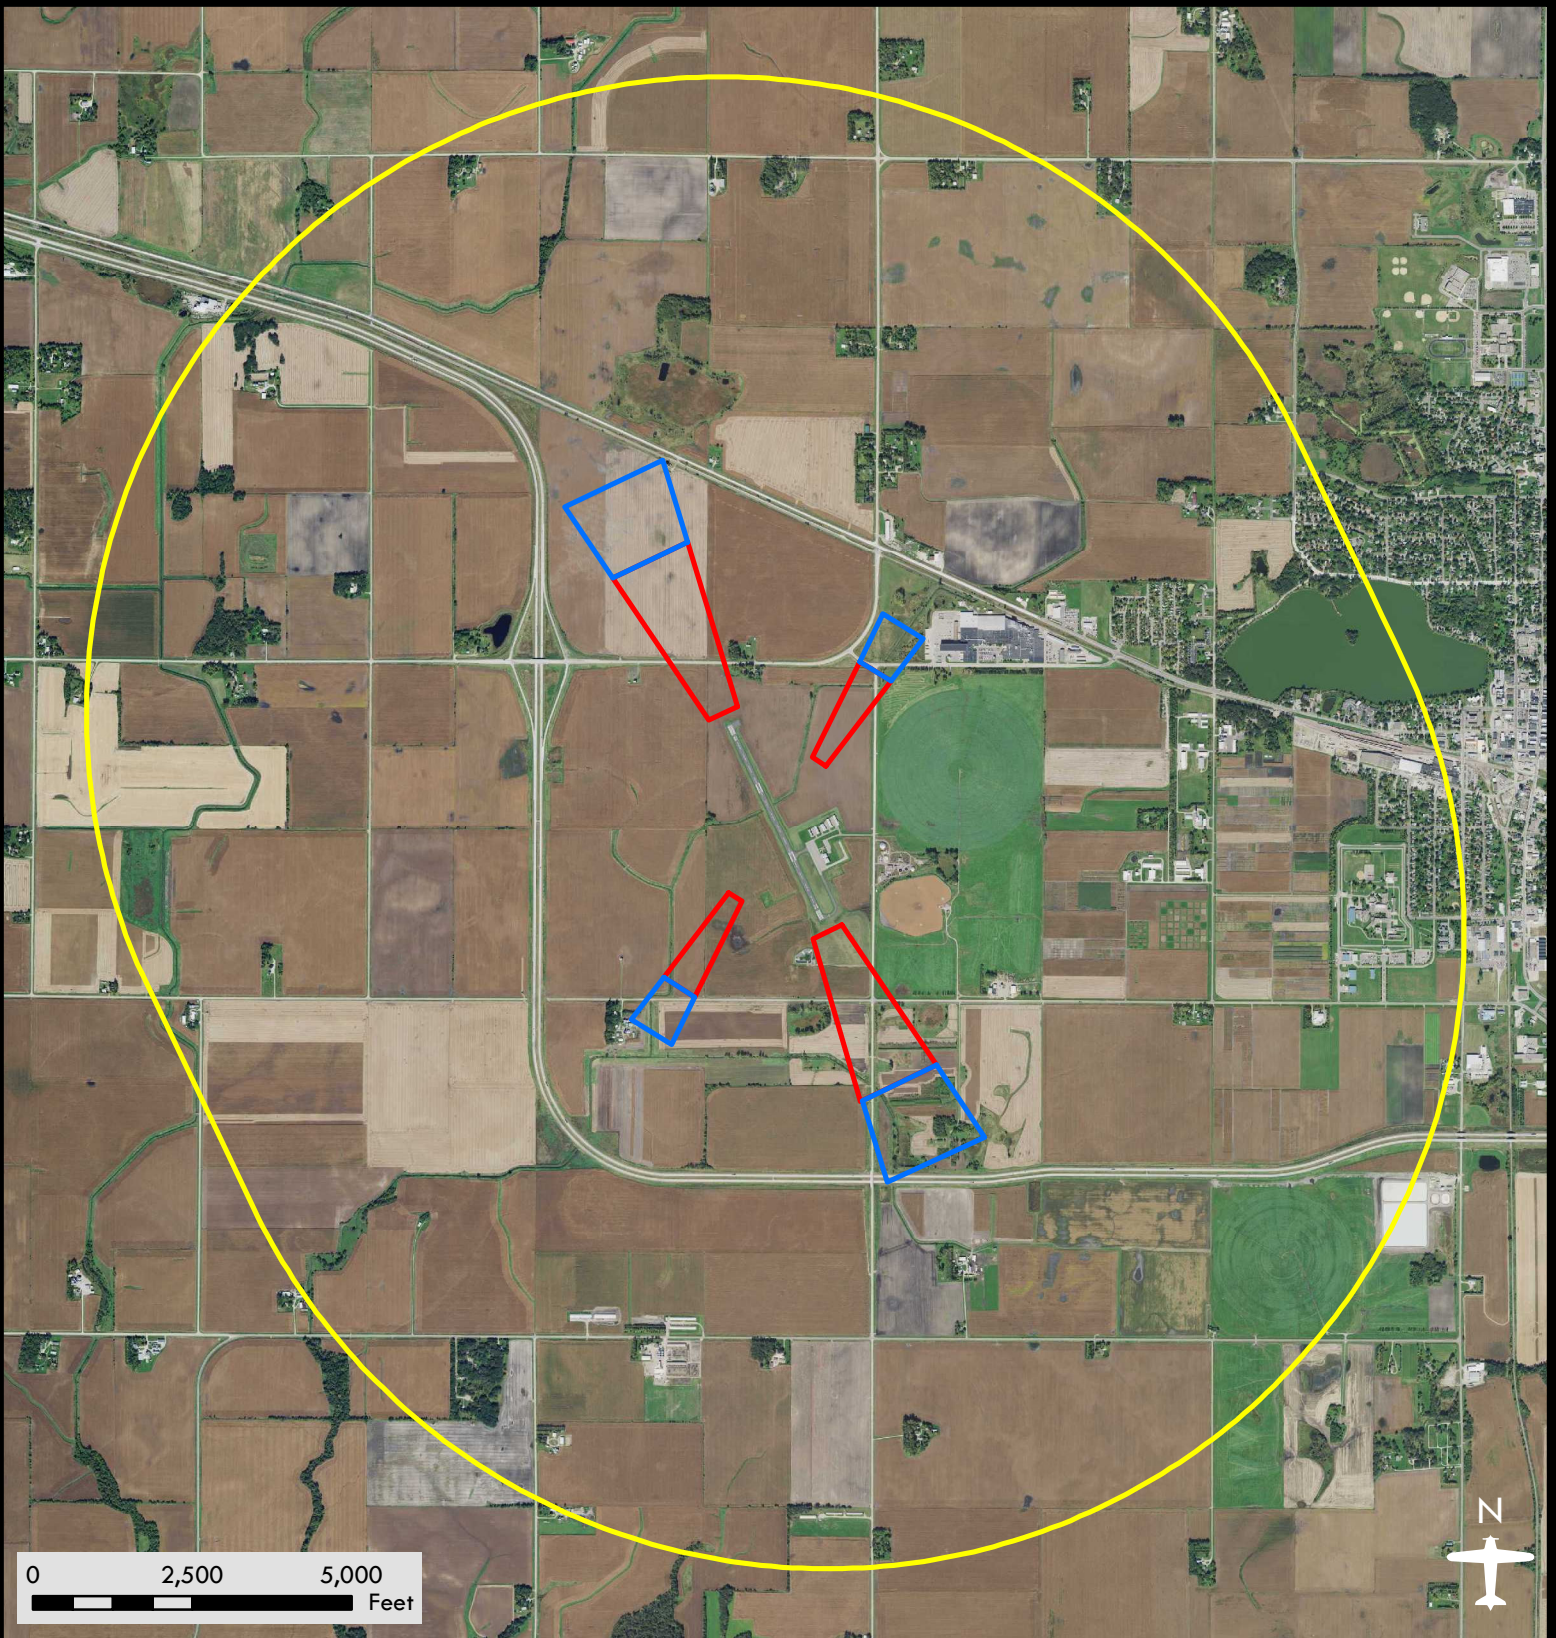

Waseca Municipal Airport

Airport Safety Zones

Date: 07/22/2020

Legend

-  **Zone A**
-  **Zone B**
-  **Zone C**

DISCLAIMER: This is not an official zoning map. To view the official map and ordinance for this airport, please visit the Airport Zoning Information Warehouse at <https://www.dot.state.mn.us/aero/planning/zoning-warehouse.html>. The State of Minnesota makes no representations or warranties expressed or implied, with respect to the reuse of the data provided herewith regardless of its format or the means of its transmission. There is no guarantee or representation to the user as to the accuracy, currency, suitability, or reliability of this data for any purpose. The user accepts the data "as is." The State of Minnesota assumes no responsibility for loss or damage incurred as a result of any user's reliance on this data. All maps and other material provided herein are protected by copyright. Permission is granted to copy and use the materials herein.